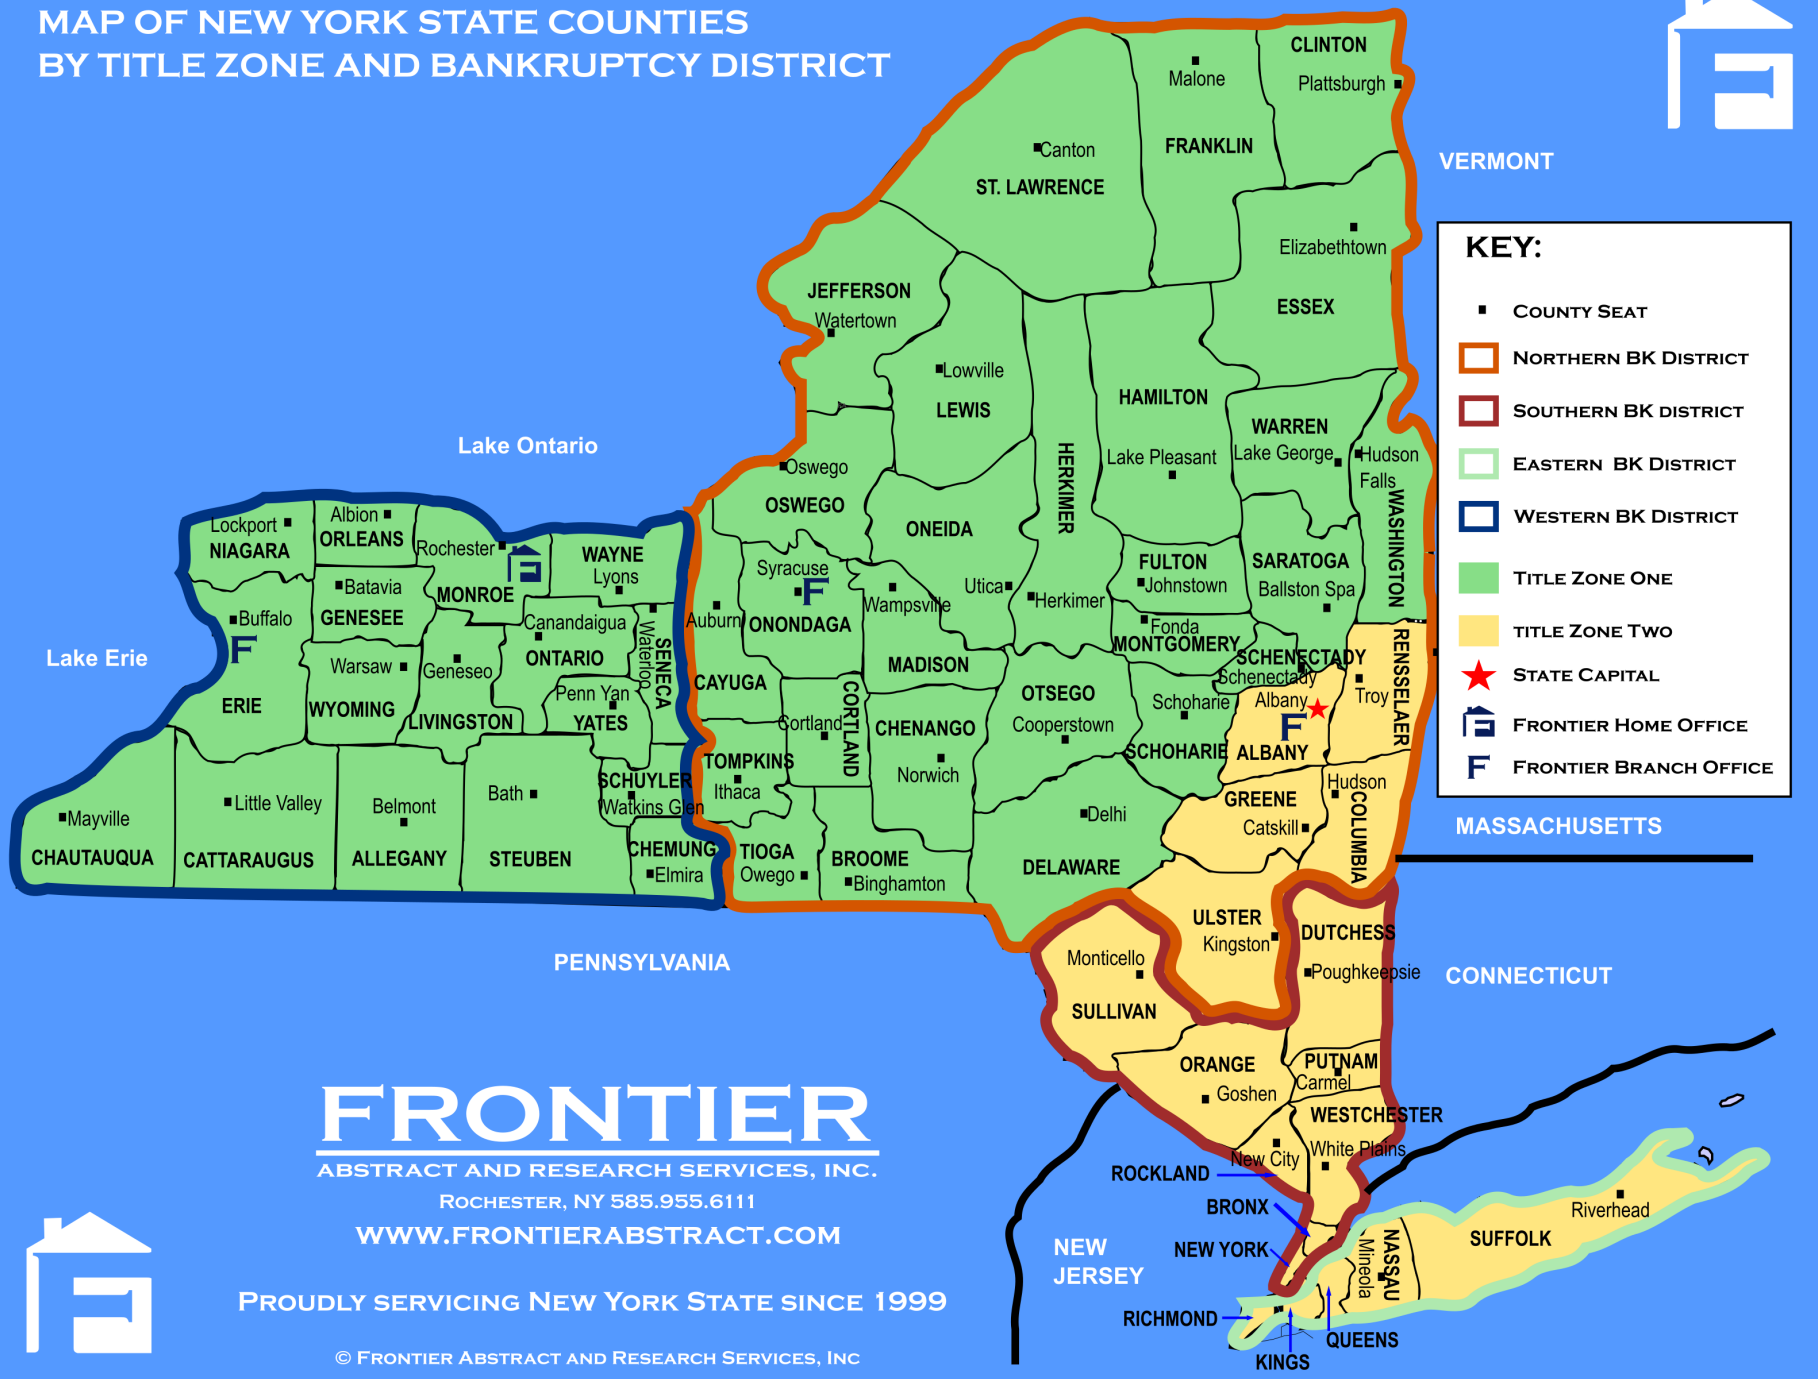

MAP OF NEW YORK STATE COUNTIES BY TITLE ZONE AND BANKRUPTCY DISTRICT

VERMONT

MASSACHUSETTS

CONNECTICUT

PENNSYLVANIA

NEW JERSEY

KEY:

- COUNTY SEAT
- ▭ NORTHERN BK DISTRICT
- ▭ SOUTHERN BK DISTRICT
- ▭ EASTERN BK DISTRICT
- ▭ WESTERN BK DISTRICT
- ▭ TITLE ZONE ONE
- ▭ TITLE ZONE TWO
- ★ STATE CAPITAL
- 🏠 FRONTIER HOME OFFICE
- F FRONTIER BRANCH OFFICE

FRONTIER

ABSTRACT AND RESEARCH SERVICES, INC.

ROCHESTER, NY 585.955.6111

WWW.FRONTIERABSTRACT.COM

PROUDLY SERVICING NEW YORK STATE SINCE 1999

© FRONTIER ABSTRACT AND RESEARCH SERVICES, INC